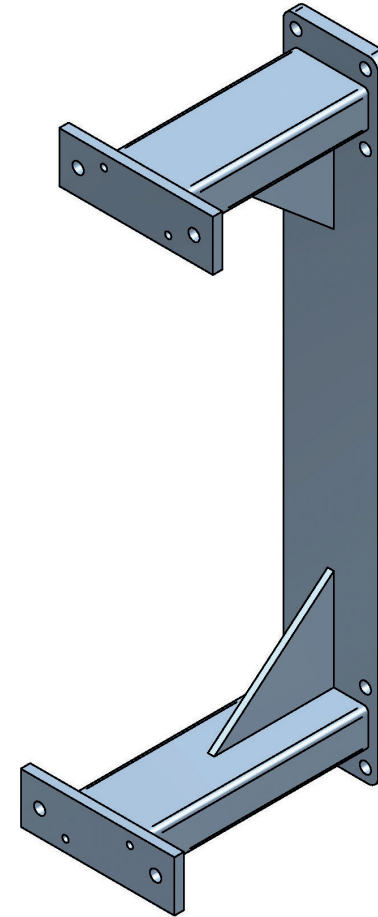

Wall bracket

Land loading arms

This tool allows assembly of the land loading arm to a wall or metal profile.

We specified the dimensions according to the standard measurements of the land loading arm.

Land loading arms